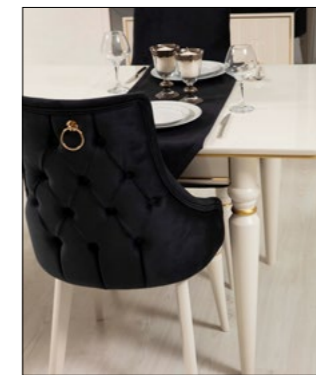

TECHNICAL DIMENSIONS	W	D	H
Console	212	49	84/96
Table	170/208	90	76
Chairs	57	55	98