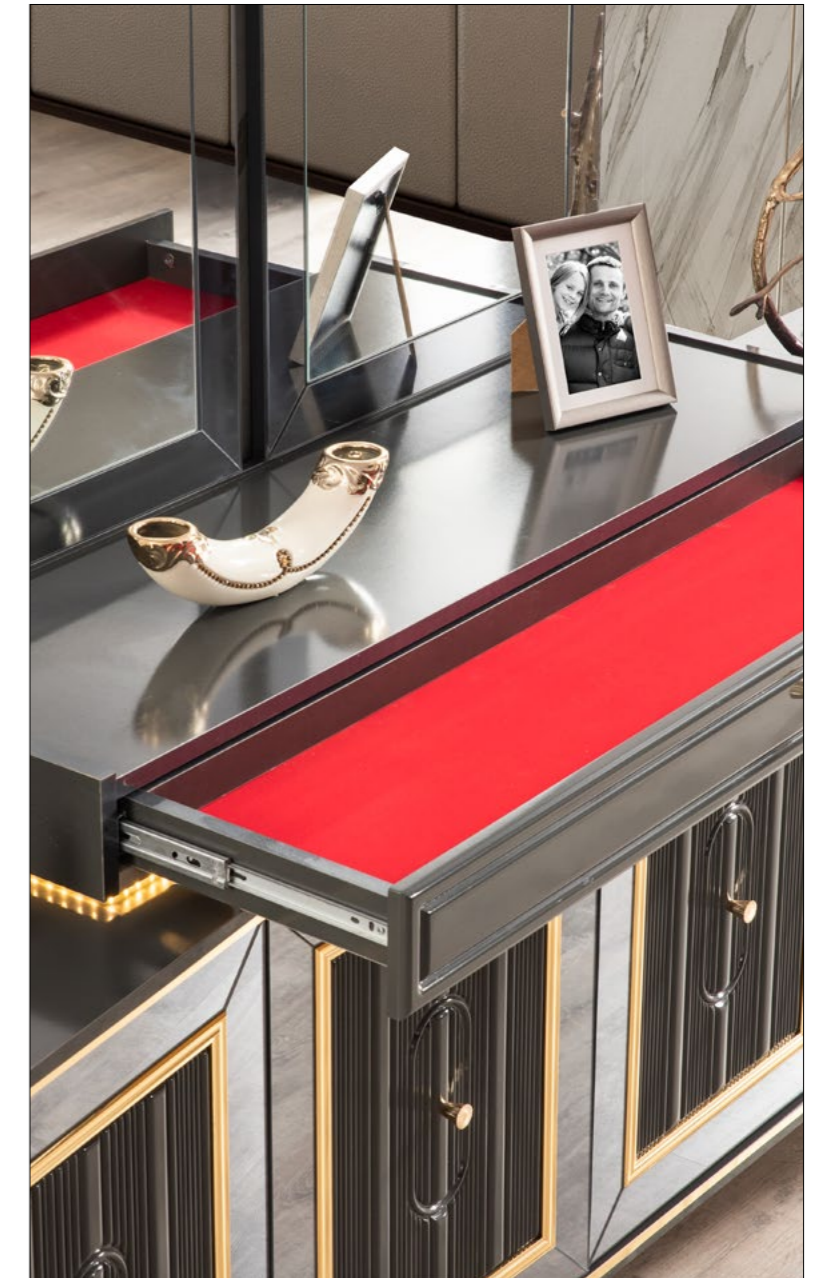

LUXURY BEDROOM/BLACK

LUXURY BEDROOM/BLACK

TECHNICAL DIMENSIONS

	W	D	H
Wardrobe	265	67	220
Bed	208	225	128
Chest Of Drawer	135	49	81/92
Nightstand	69	49	43

LUXURY DINING ROOM/BLACK

TECHNICAL DIMENSIONS	W	D	H
Console	212	49	84/96
Table	170/208	90	76
Chairs	57	55	98