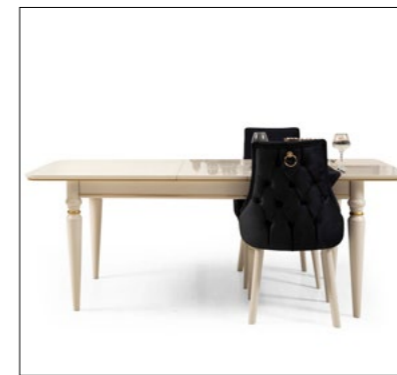

TECHNICAL DIMENSIONS	W	D	H
Console	212	49	84/96
Table	170/208	90	76
Chairs	57	55	98