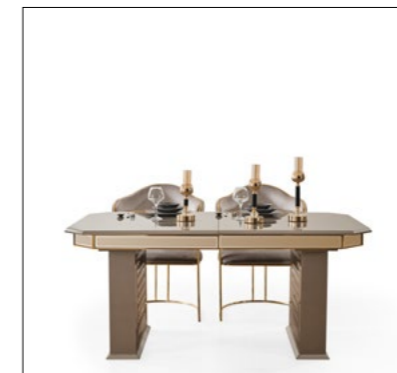

LOUNGE DINING ROOM/NEHIR KUMU

TECHNICAL DIMENSIONS	W	D	H
Console	212	53	89/179
Table	200/228	93	77
Chairs	60	58	92

LOUNGE TV UNIT/NEHİR KUMU

TECHNICAL DIMENSIONS	W	D	H
Tv Unit Bottom	212	53	58
Tv Unit Top	201	3	109