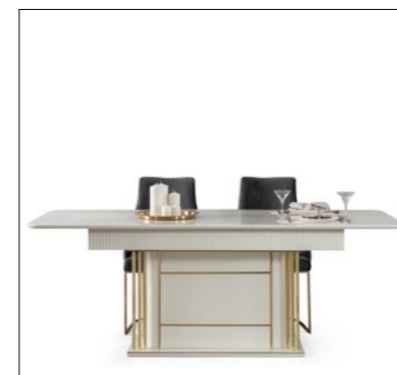

TECHNICAL DIMENSIONS	W	D	H
Console	208	48	85/215
Table	170/208	90	78
Chairs	55	65	95