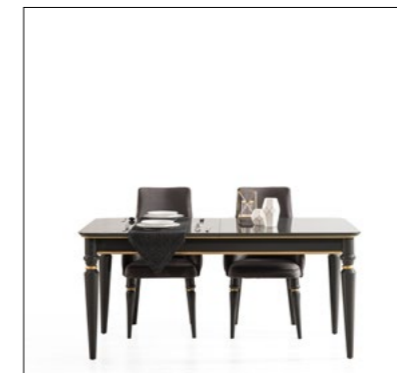

TECHNICAL DIMENSIONS	W	D	H
Console	212	49	84/96
Table	170/208	90	76
Chairs	57	55	98