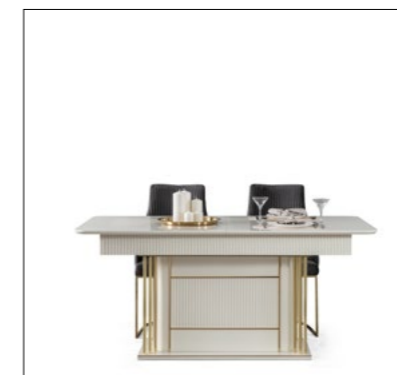

TECHNICAL DIMENSIONS	W	D	H
Console	208	48	85/215
Table	170/208	90	78
Chairs	55	65	95