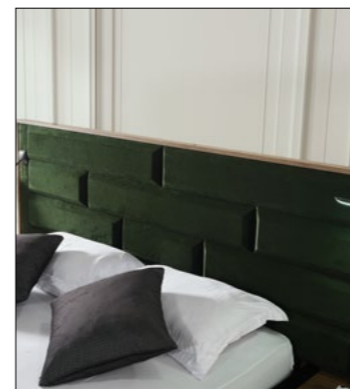

VIVA BEDROOM/LIDYA

TECHNICAL DIMENSIONS

	W	D	H
Wardrobe	265	67	220
Bed	230	220	121
Chest Of Drawer	140	50	84/165
Nightstand	66	45	39