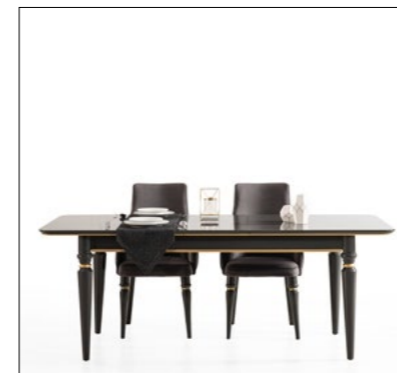

TECHNICAL DIMENSIONS	W	D	H
Console	212	49	84/96
Table	170/208	90	76
Chairs	57	55	98