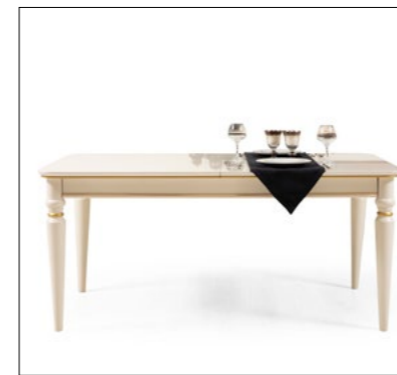

TECHNICAL DIMENSIONS	W	D	H
Console	212	49	84/96
Table	170/208	90	76
Chairs	57	55	98