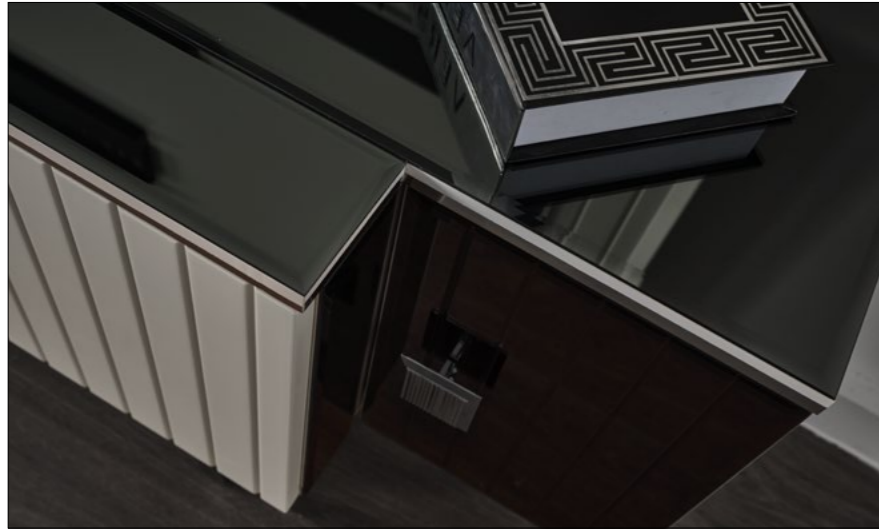

PREMIER DINING ROOM/WHITE

TECHNICAL DIMENSIONS	W	D	H
Console	219	83/183	
Table	200/228	93	77
Chairs	54	53	85

PREMIER TV UNIT/WHITE

TECHNICAL DIMENSIONS	W	D	H
Tv Unit Bottom	219	45	58
Tv Unit Top	201	4	111